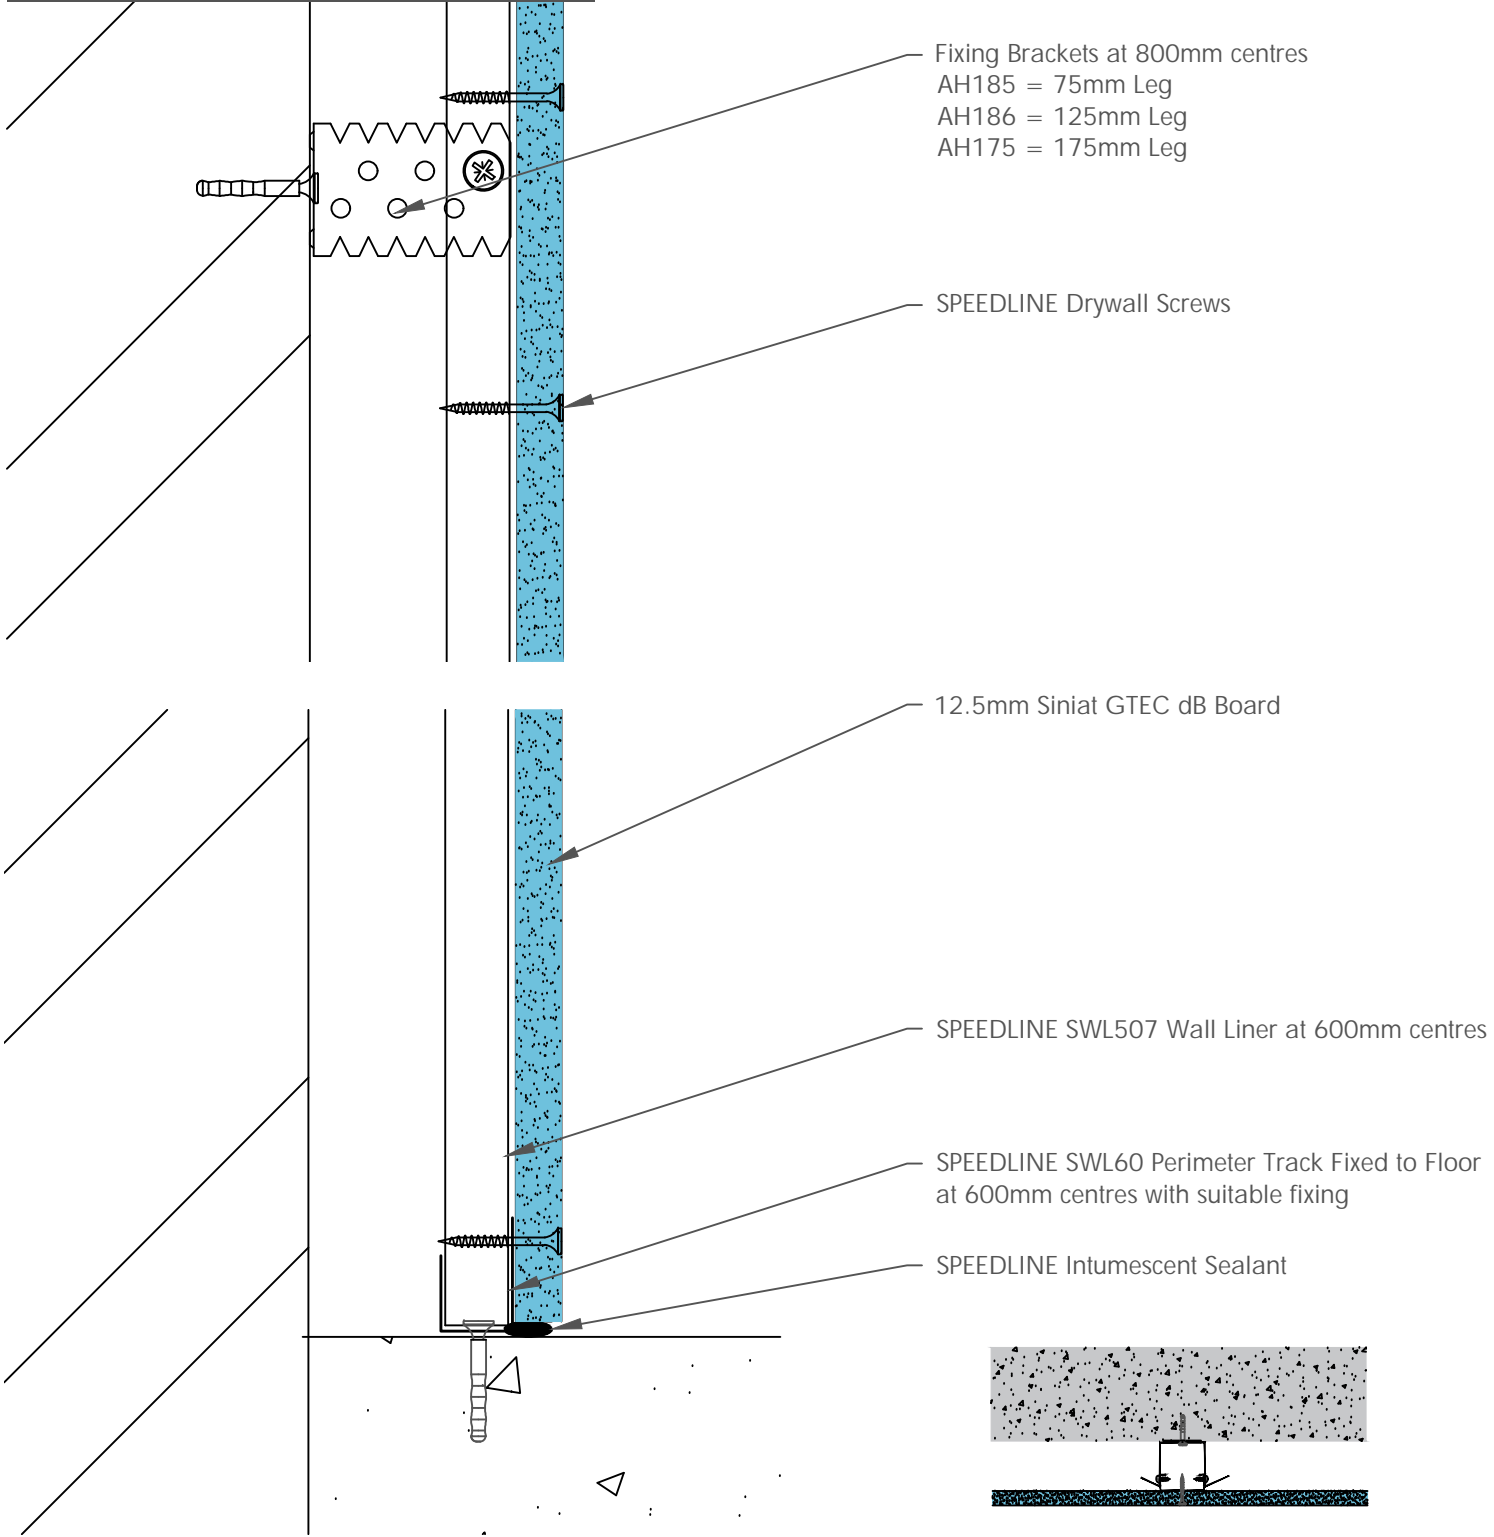

Board Thickness	Speedline Drywall Fixing Length
12.5mm & 15mm	25mm
12.5mm + 12.5mm	25mm + 38mm
12.5mm + 15mm	25mm + 42mm
15mm + 15mm	25mm + 42mm

CDR No: DATE: 23/10/19 Details to be read in conjunction with project specification guidelines

WALL LINING SYSTEM - WL507-S-53

All performance data and system specifications are for systems constructed with materials & components as shown. The inclusion or substitution of any other manufacturers materials or components could invalidate test data and system performance and permission must be given in writing by SIG PLC.